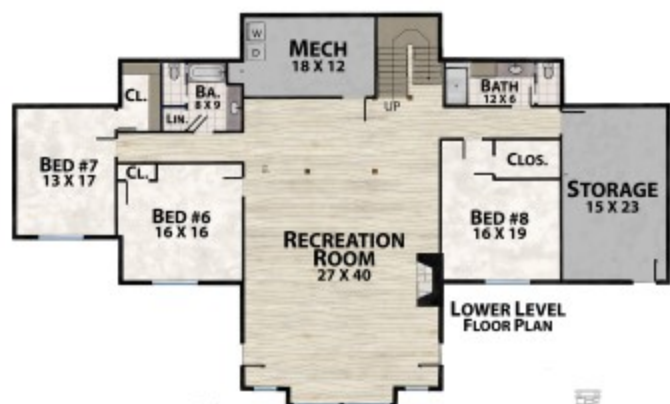

# The Eagle Lake Lodge

*natural element homes*

1-800-970-2224

Bedrooms: 8  
Bathrooms: 7  
Half Baths: 1

Main Level SF: 3,055  
Upper Level SF: 1,921  
Lower Level SF: 3,055

Porch & Deck SF: 2,810  
Heated SF: 8,031  
Total SF: 10,841

FRONT

RIGHT

REAR

LEFT

Plan customization is included with your home plan purchase. Why not make it PERFECT?

*natural element homes*

Copyrighted Home Plan: this home plan and images are protected by United States and international copyright Law and may not be duplicated, reproduced, modified, and/or distributed, in whole or in part, without the express written consent of Natural Element Homes.