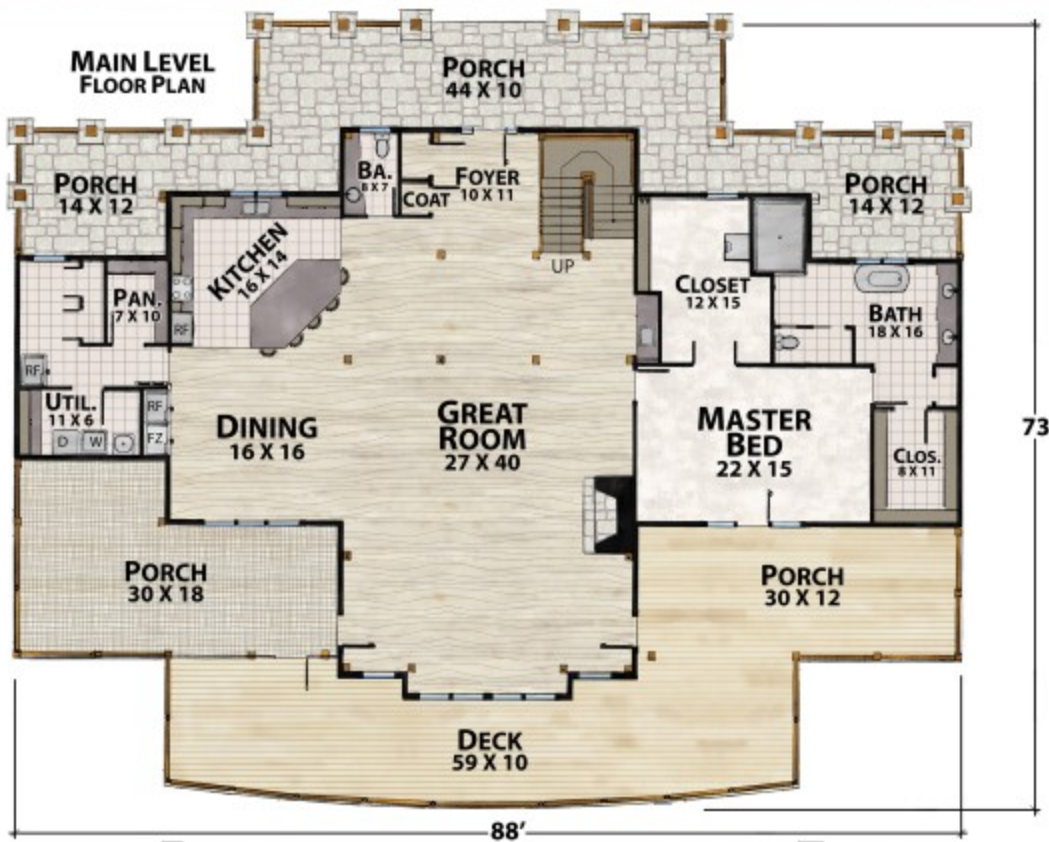

# The Eagle Lake Lodge

*natural element homes*

1-800-970-2224

Bedrooms: 8  
Bathrooms: 7  
Half Baths: 1

Main Level SF: 3,055  
Upper Level SF: 1,921  
Lower Level SF: 3,055

Porch & Deck SF: 2,810  
Heated SF: 8,031  
Total SF: 10,841

FRONT

RIGHT

REAR

LEFT

Plan customization is included with your home plan purchase. Why not make it PERFECT?

*natural element homes*

Copyrighted Home Plan: this home plan and images are protected by United States and international copyright Law and may not be duplicated, reproduced, modified, and/or distributed, in whole or in part, without the express written consent of Natural Element Homes.