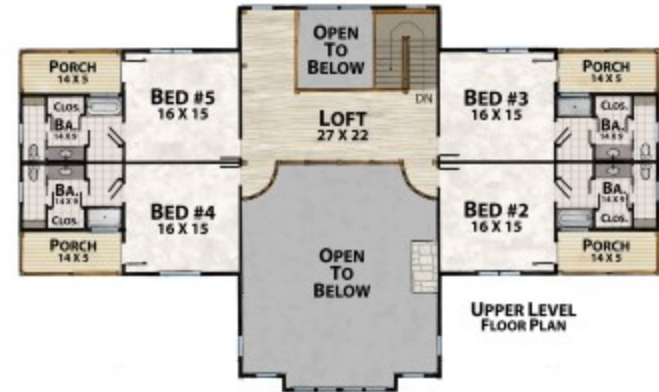

# The Eagle Lake Lodge

*natural element homes*

1-800-970-2224

Bedrooms: 8  
Bathrooms: 7  
Half Baths: 1

Main Level SF: 3,055  
Upper Level SF: 1,921  
Lower Level SF: 3,055

Porch & Deck SF: 2,810  
Heated SF: 8,031  
Total SF: 10,841

FRONT

RIGHT

REAR

LEFT

Plan customization is included with your home plan purchase. Why not make it PERFECT?

*natural element homes*

Copyrighted Home Plan: this home plan and images are protected by United States and international copyright Law and may not be duplicated, reproduced, modified, and/or distributed, in whole or in part, without the express written consent of Natural Element Homes.